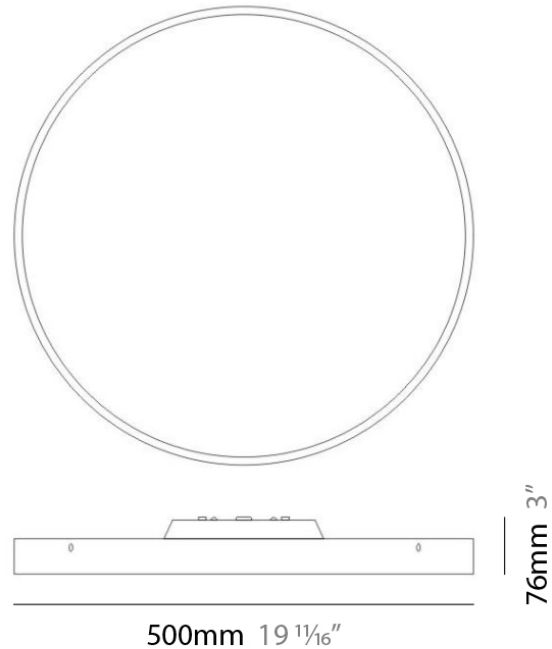

D92071

PROJECT	_____
TYPE	_____
NOTES	_____
QUANTITY	_____
DATE	_____

GENERAL

Series: Inoxx
Brand: Milan
Division: Design
Mounting Type: Surface
Mounting Location: Ceiling
Subcategory: Ambient

PHYSICAL

Shape: Round
Diameter (mm): 500
Diameter (in): 19 1/4
Height (mm): 76
Height (in): 3
Weight (kg): 4.5
Weight (lbs): 10
Diffuser: White Acid-etched Satin Opal Glass
Fixture Finish: SST
Fixture Material: Glass / Aluminum

ELECTRICAL

Number of Lamps: 1
Lamp Type: T5 Circline Fluorescent
Bulb Included: Bulb Not Included
Total Output Wattage (W): 40
Max. Wattage Per Lamp (W): 40
Lamp Base: 2GX13
Dimming: Non-Dimmable
Input Voltage (V): 120
Lamp Voltage (V): 120

LED

OPTICAL

RATINGS AND CERTIFICATIONS

Certified By: CSA Certified to UL and CSA Standards
IP rating: IP20