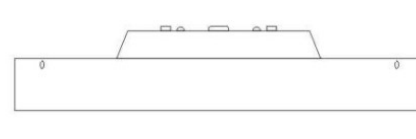

INOXX SURFACE

D92069

GENERAL

Series: Innox
Brand: Milan
Division: Design
Mounting Type: Surface
Mounting Location: Ceiling
Subcategory: Ambient

PHYSICAL

Shape: Round
Diameter (mm): 370
Diameter (in): 14 1/2
Height (mm): 76
Height (in): 3
Weight (kg): 3.6
Weight (lbs): 8
Diffuser: White Acid-etched Satin Opal Glass
Fixture Finish: SST
Fixture Material: Glass / Aluminum

ELECTRICAL

Number of Lamps: 1
Lamp Type: T5 Circline Fluorescent
Bulb Included: Bulb Not Included
Total Output Wattage (W): 40
Max. Wattage Per Lamp (W): 40
Lamp Base: 2GX13
Dimming: Non-Dimmable
Input Voltage (V): 120
Lamp Voltage (V): 120

LED

OPTICAL

RATINGS AND CERTIFICATIONS

Certified By: CSA Certified to UL and CSA Standards
IP rating: IP20

PROJECT	_____
TYPE	_____
NOTES	_____
QUANTITY	_____
DATE	_____

370mm 14 5/16"

76mm 3"